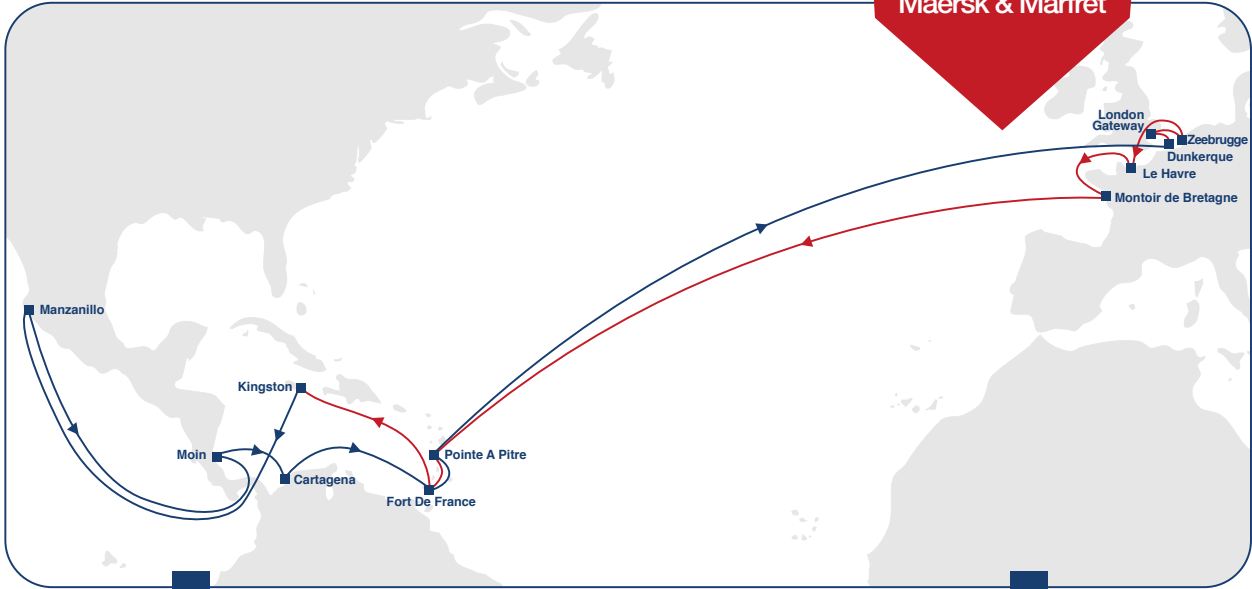

NEFWI: Connecting Central America

French West Indies

CMA-CGM
NEFWI
Slots:
Maersk & Marfret

PORT	TRANSIT TIME
Dunkerque, FR	0
London Gateway Port, ESS, GB	1
Zeebrugge, BE	1
Le Havre, FR	3
Montoir de Bretagne, FR	5
Pointe A Pitre, GP	14
Fort De France, MQ	15
Kingston, JM	19
Manzanillo, PA, PA	22
Moin, L, CR	24
Cartagena, CO, CO	27
Fort De France, MQ	15
Pointe A Pitre, GP	14
Dunkerque, FR	0

Proforma berth @ Zeebrugge : Wednesday PM
 Cargo delivery up to and including Wednesday
 Cargo available for pick up Thursday 06.00am

 Weekly sailing