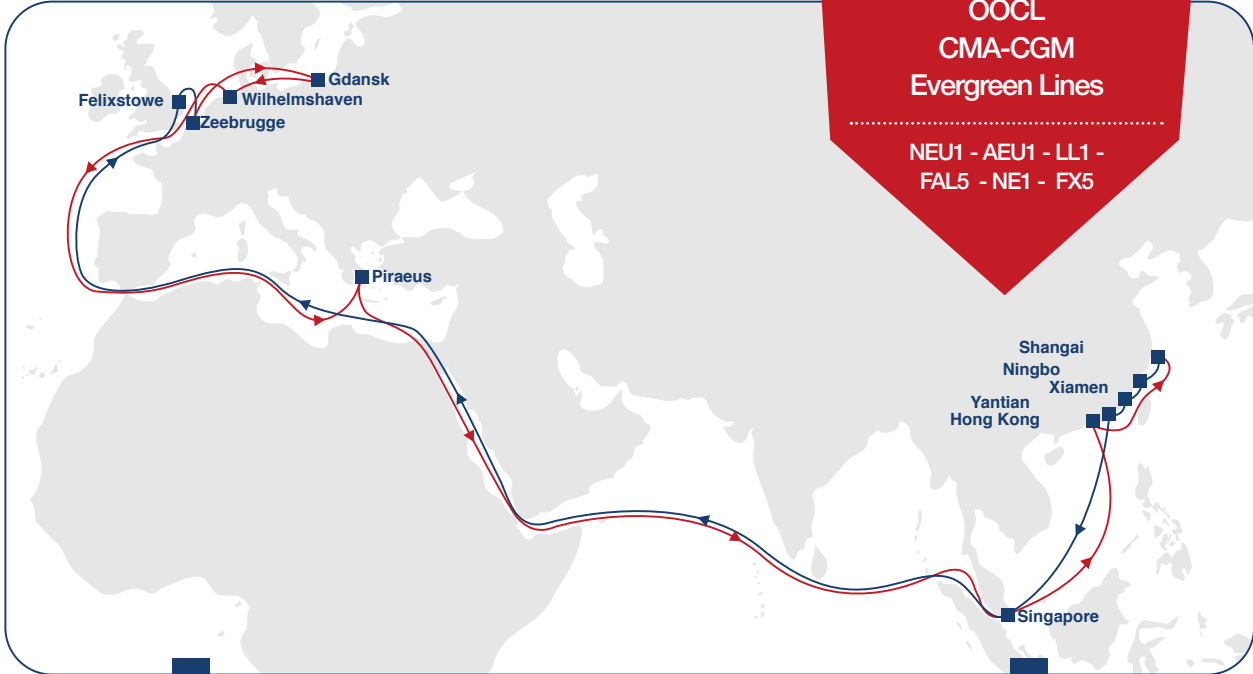

NEU1: Zeebrugge first port of call On European continent

Ocean Alliance Day 3

Cosco Shipping Lines
OOCL
CMA-CGM
Evergreen Lines

NEU1 - AEU1 - LL1 -
FAL5 - NE1 - FX5

PORT	TERMINAL	TIME
Shanghai	YS PHASE3	32
Ningbo	YUAN DONG	31
Xiamen	Xiamen Ocean Gate Container Terminal	28
Yantian	YICT	25
Singapore	COS-PSA	21
Felixstowe	FDRC	3
Zeebrugge	CSP Zeebrugge	0
Gdansk	DCT	3
Wilhelmshaven	EUROGATE	9
Piraeus	PCT	17
Singapore	PSA/CPLR	33
Hong Kong	HIT	39
Shanghai	YS PHASE3	42
Ningbo	YUAN DONG	44
Xiamen	Xiamen Ocean Gate Container Terminal	47
Yantian	YICT	50

Proforma berth @ Zeebrugge: Saturday/Sunday
Cargo delivery up to and including Friday
Cargo available for pick up Monday 06.00am

Shanghai to Zeebrugge in 32 days
Singapore to Zeebrugge in 21 days