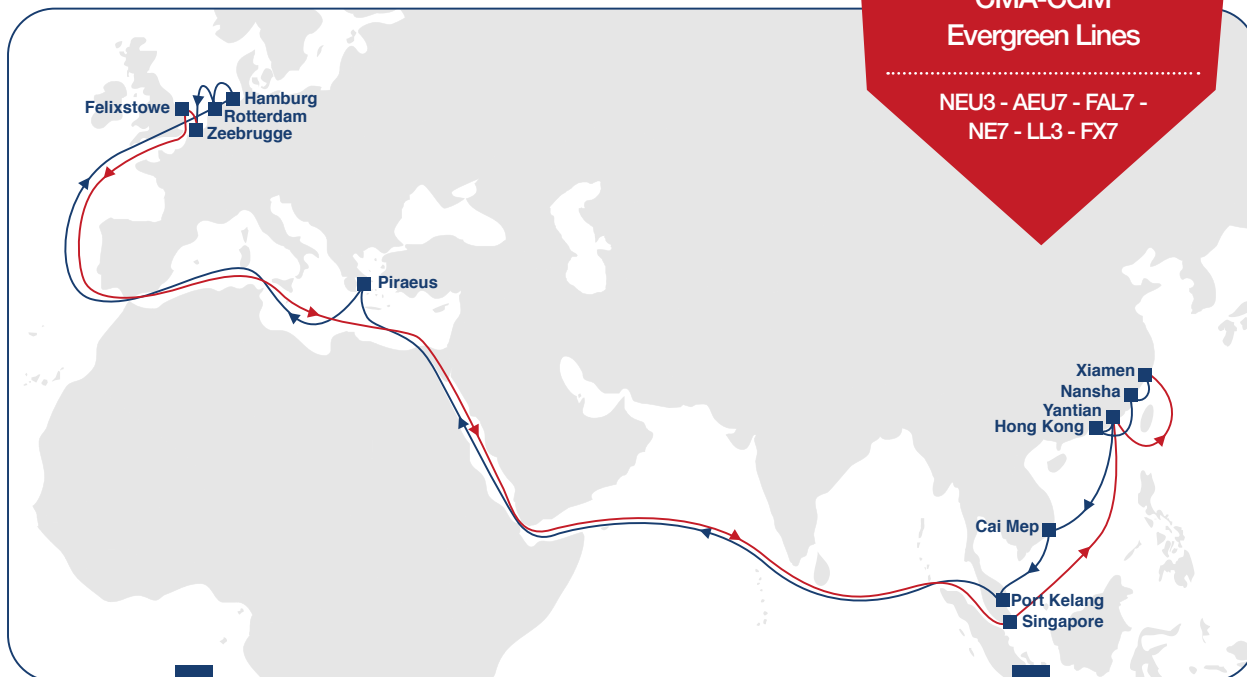

# NEU3: Zeebrugge last port of call

## On European continent

Ocean Alliance Day 3

Cosco Shipping Lines  
OOCL  
CMA-CGM  
Evergreen Lines

NEU3 - AEU7 - FAL7 -  
NE7 - LL3 - FX7

PORT	TERMINAL	TIME
Xiamen	Xiamen Ocena Gate Container Terminal	37
Nansha	GOCT	36
Hong Kong	HIT	34
Yantian	YICT	32
Cai Mep	CMIT (CAI MEP)	30
Port Kelang	WEST PORT	26
Piraeus	PCT	14
Hamburg	HHLA	5
Rotterdam	EMX	2
<b>Zeebrugge</b>	<b>CSP Zeebrugge</b>	<b>0</b>
Felixstowe	FDRC	1
Singapore	PSA / CPLT	27
Yantian	YICT	32
Xiamen	Xiamen Ocean Gate Container Terminal	35
Nansha	GOCT	36
Hong Kong	HIT	41
Cai Mep	CMIT (CAI MEP)	43

Proforma berth @ Zeebrugge : Sunday/Monday  
Cargo delivery up to and including Friday  
Cargo available for pick up Monday 06.00am

Shanghai to Zeebrugge in 32 days  
Singapore to Zeebrugge in 21 days  
Weekly sailing